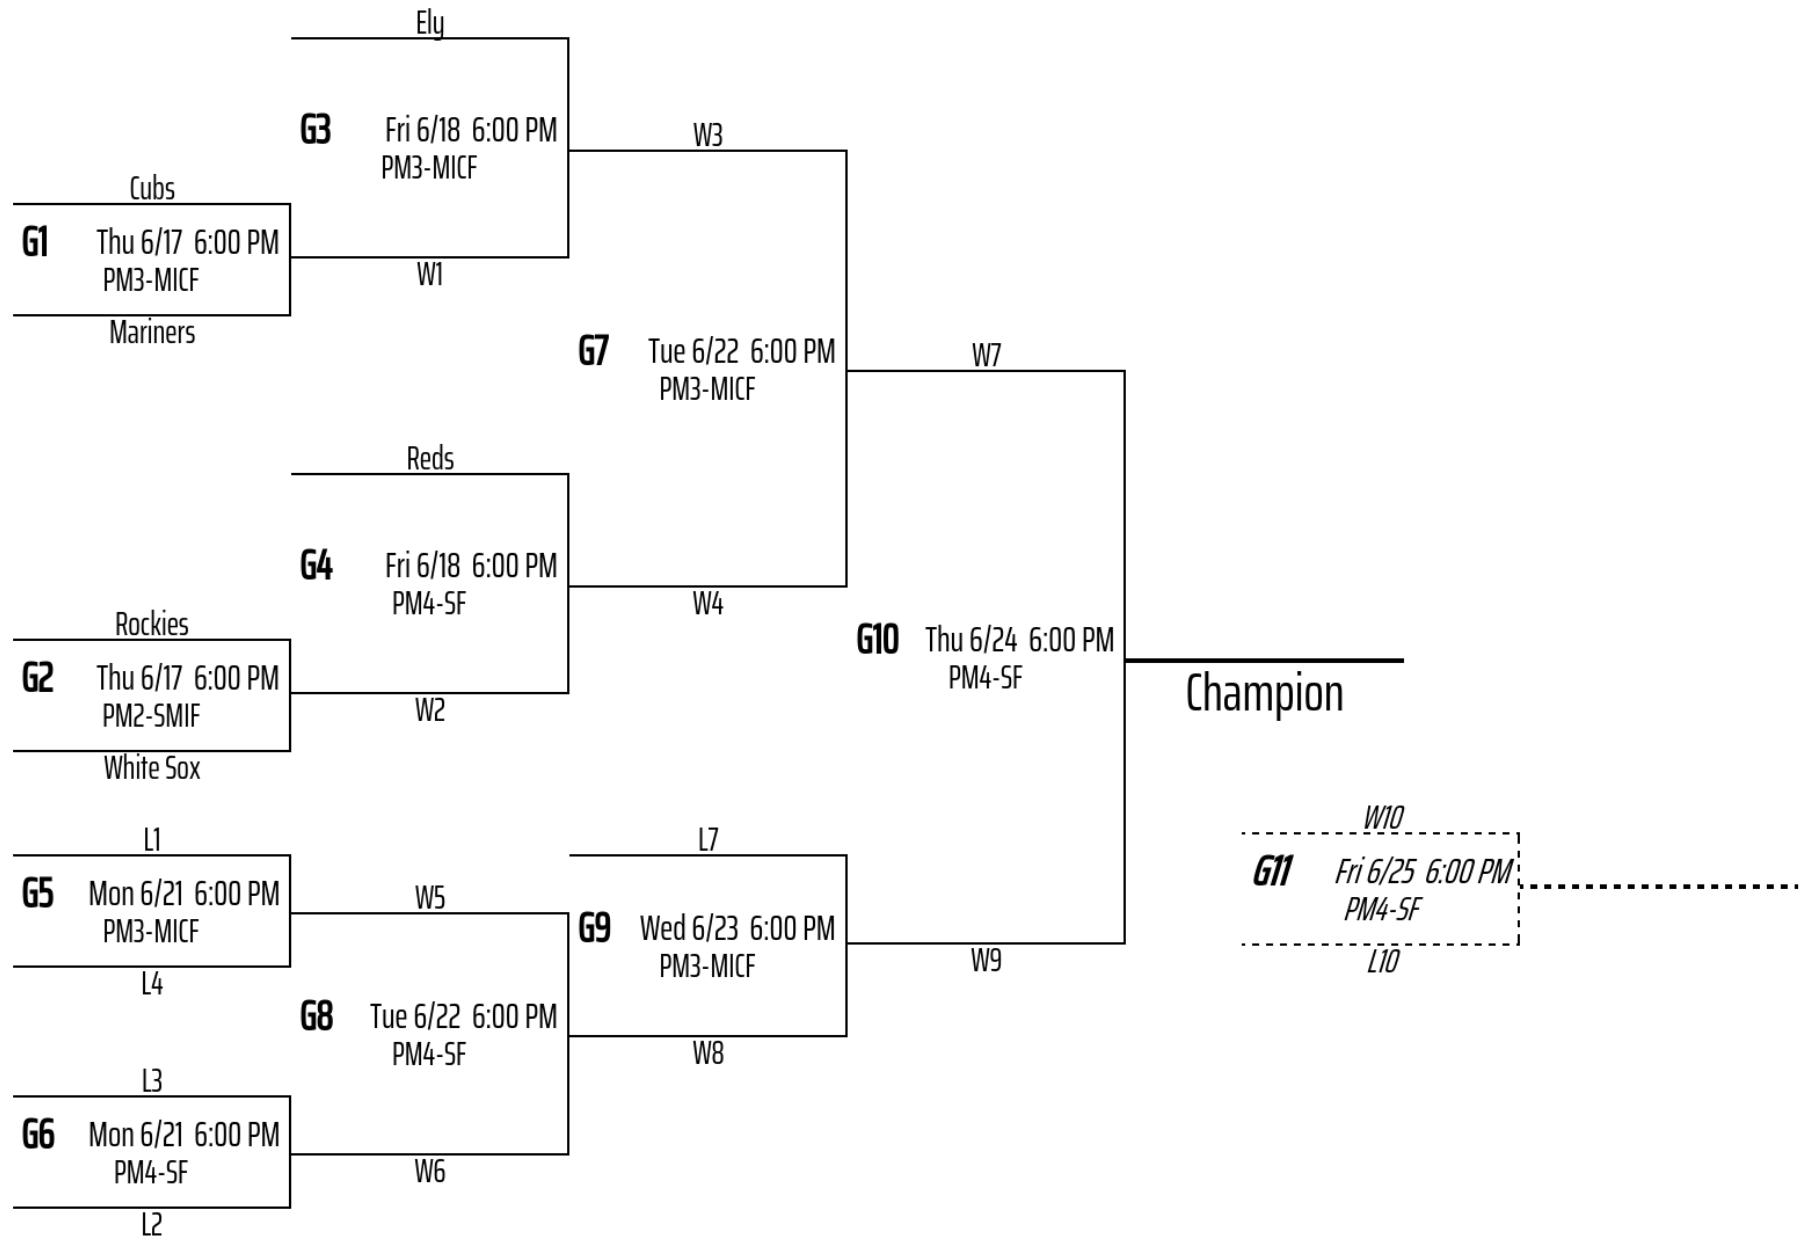

Senior Baseball 2021

Venues	
PM2-SMIF	PM 2- Sean McIntyre Field
PM3-MICF	PM 3- Mercy of Iowa City Field
PM4-SF	PM 4- Scheels Field