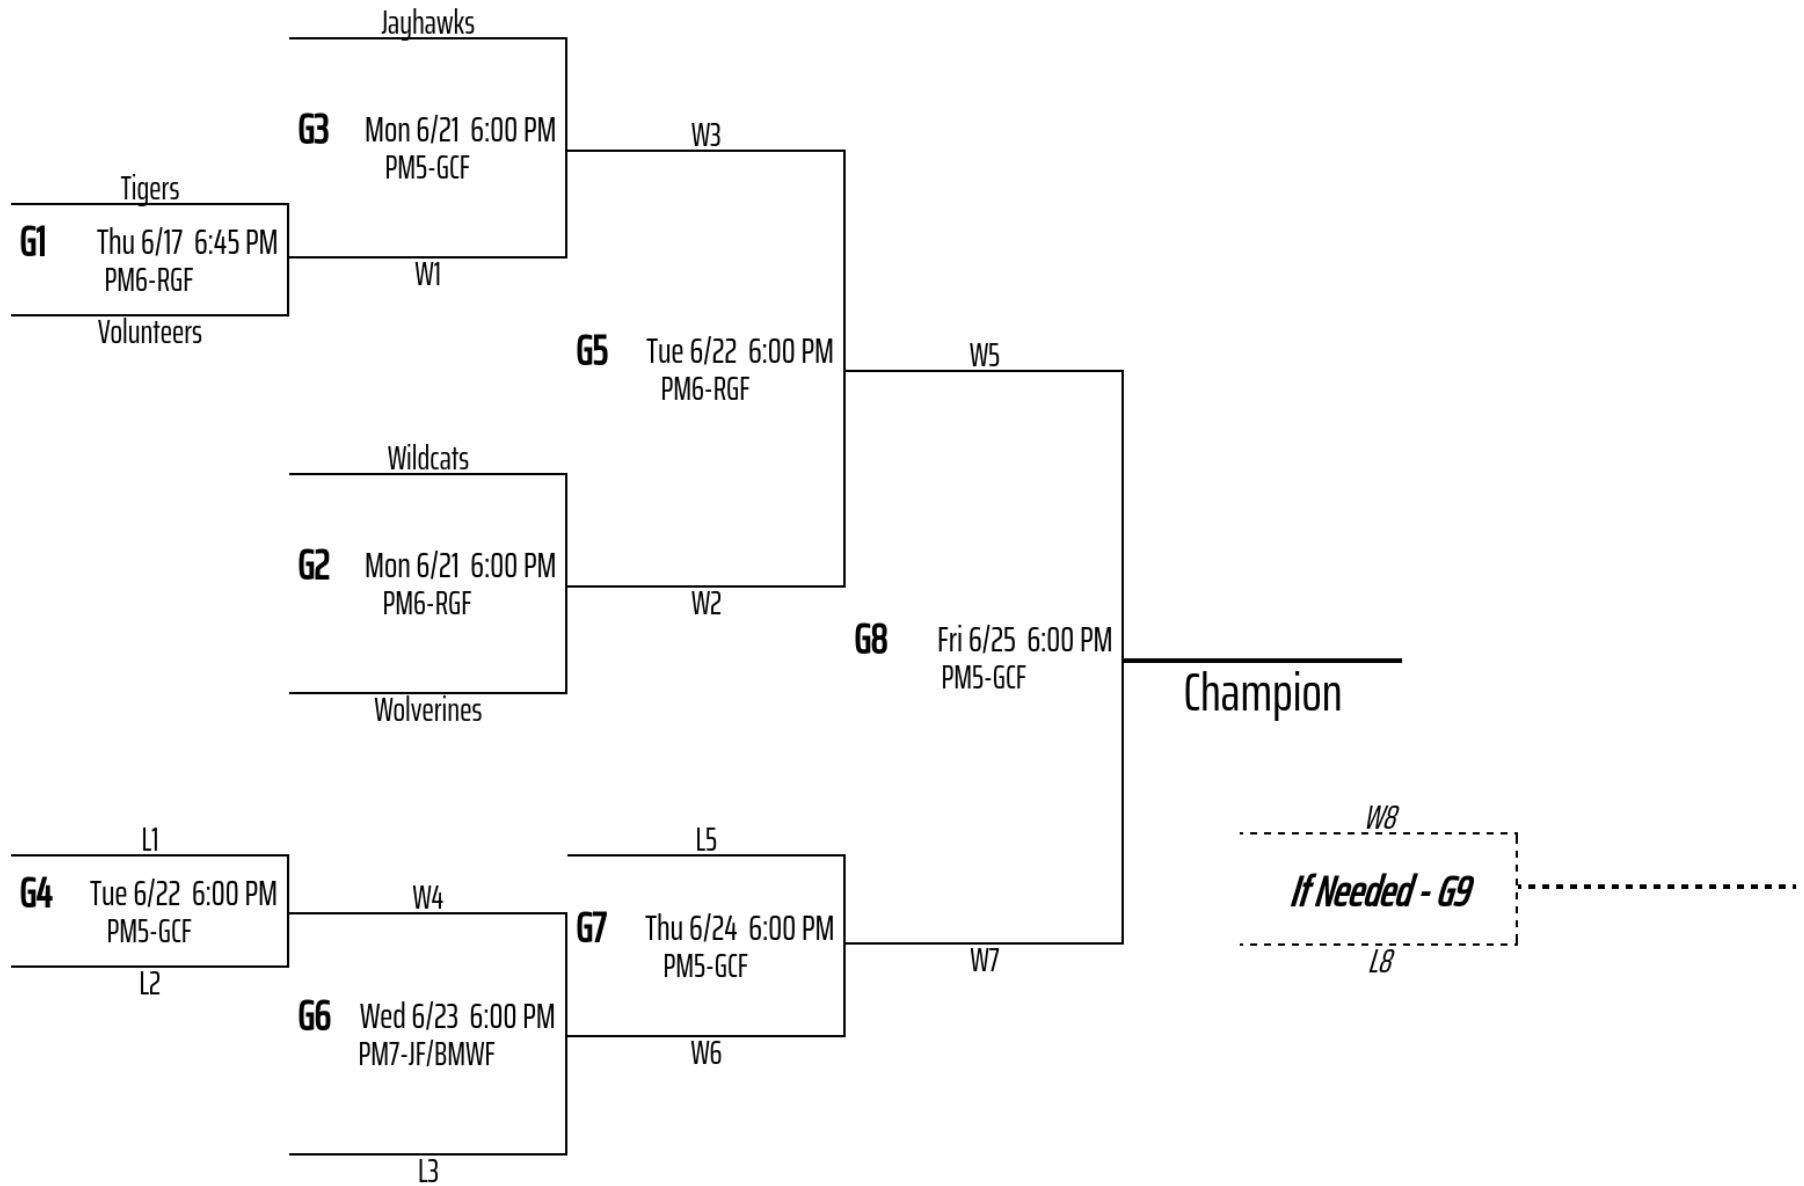

5 Team Double Elimination

Venues	
PM5-GCF	PM 5- Geico Careers Field
PM6-RGF	PM 6- Pizza Ranch Field
PM7-JF/BMWF	PM 7- Junge Ford/ BMW Field